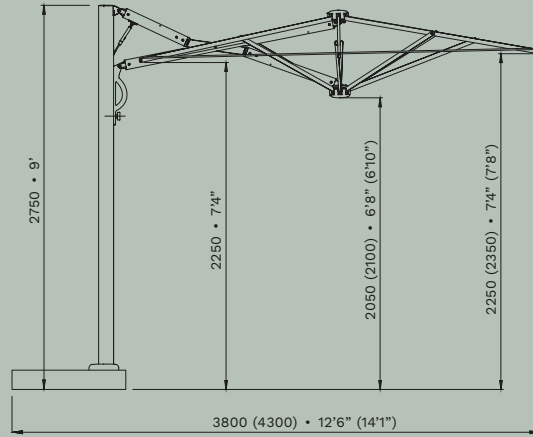

ASTRO SPECIFICATIONS

DETAILS

• Wind vent

• Ribs with "easy change" system

• 360-degree rotating umbrella

• Stainless steel hardware

• Carbon • Timber
• Starwhite • Titanium

• Carbon • Timber
• Starwhite • Titanium

• Retracting system

• Gas spring opening

6

SIZES & FINISHES

3,0x3,0 m 10x10'	CARBON C3030 ASC	55 kg 121 Lbs	0,45	110x76 mm 4 1/4x3"	8	18x30 mm 3/4x1 1/4"
	STARWHITE C3030 ASW					
	TIMBER C3030 ASL					
	TITANIUM C3030 AST					
3,5x3,5 m 11.5x11.5'	CARBON C3535 ASC	60 kg 132 Lbs	0,45	110x76 mm 4 1/4x3"	8	18x30 mm 3/4x1 1/4"
	STARWHITE C3535 ASW					
	TIMBER C3535 ASL					
	TITANIUM C3535 AST					
3,0x4,0 m 10x13'	CARBON C3040 ASC	60 kg 132 Lbs	0,45	110x76 mm 4 1/4x3"	8	18x30 mm 3/4x1 1/4"
	STARWHITE C3040 ASW					
	TIMBER C3040 ASL					
	TITANIUM C3040 AST