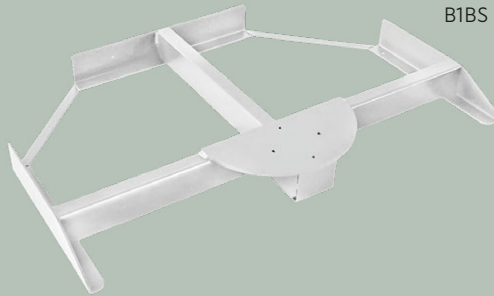

BASES - BALLAST - ANCHORS

B1DS - B1BS

- Pre-galvanized steel frame.
- Polyester powder coated finish
- Optional metal base for side arm parasols

BCCS - BCWS

- Pre-galvanized steel frame.
- Polyester powder coated finish
- Compatible with base B1DS-B1BS

PL1DS - PL1BS

- Pre-galvanized steel frame.
- Polyester powder coated finish
- Optional cross metal base for side arm parasols

BDCS - BDWS

- Pre-galvanized steel frame.
- Polyester powder coated finish
- Compatible with base PL1DS-PL1BS