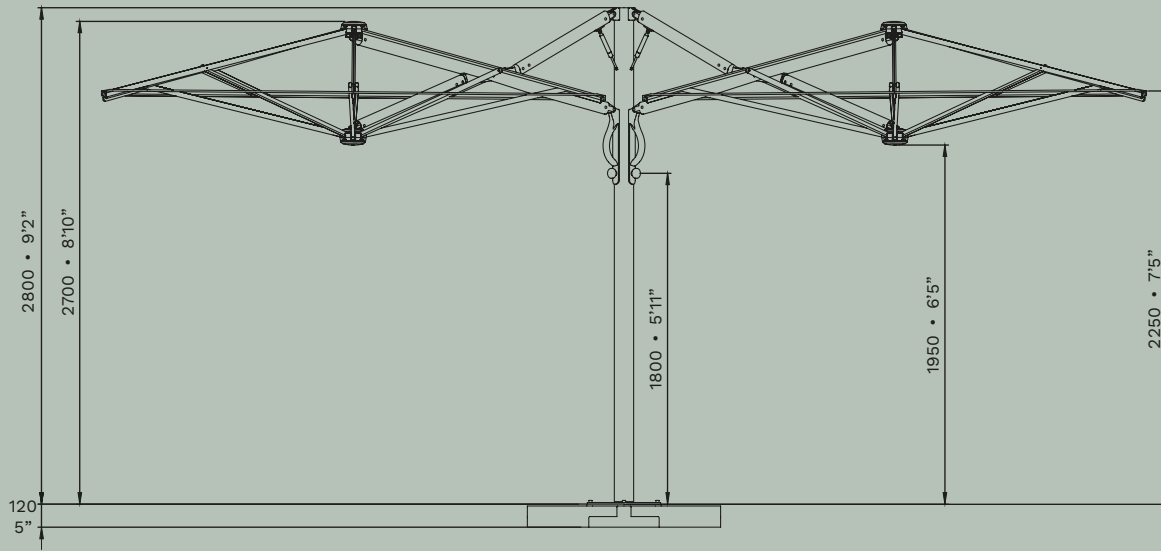

BASE OPTIONS p. 28

BALLAST p. 29

ANCHORS p. 29

OPTIONS

3,0x6,0 m 10x20'	CARBON C3060 DVC	PL1DS	BUD8080DS	◆	BTBS	CP6565ZS
	STARWHITE C3060 DVW	PL1BS	BUD8080BS			
	TIMBER C3060 DVL	PL1DS	BUD8080DS			
	TITANIUM C3060 DVT	PL1DS	BUD8080DS			

Base not included in the price