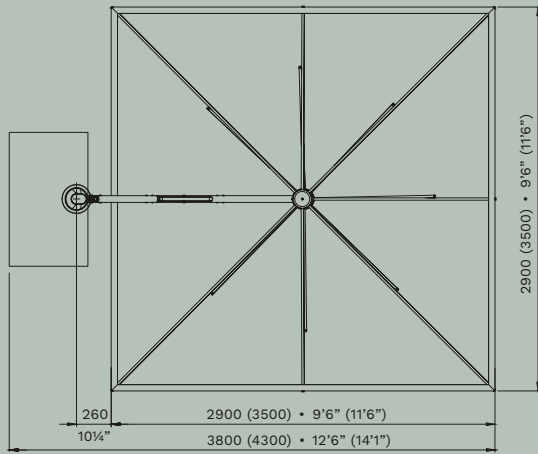

ASTRO SPECIFICATIONS

DETAILS

• Wind vent

• Ribs with "easy change" system

• 360-degree rotating umbrella

• Stainless steel hardware

• Carbon • Timber
• Starwhite • Titanium

• Carbon • Timber
• Starwhite • Titanium

• Retracting system

• Gas spring opening

6

SIZES & FINISHES

3,0x3,0 m 10x10'	CARBON C3030 ASC	55 kg 121 Lbs	0,45	110x76 mm 4 1/4x3"	8	18x30 mm 3/4x1 1/4"
	STARWHITE C3030 ASW					
	TIMBER C3030 ASL					
	TITANIUM C3030 AST					
3,5x3,5 m 11.5x11.5'	CARBON C3535 ASC	60 kg 132 Lbs	0,45	110x76 mm 4 1/4x3"	8	18x30 mm 3/4x1 1/4"
	STARWHITE C3535 ASW					
	TIMBER C3535 ASL					
	TITANIUM C3535 AST					
3,0x4,0 m 10x13'	CARBON C3040 ASC	60 kg 132 Lbs	0,45	110x76 mm 4 1/4x3"	8	18x30 mm 3/4x1 1/4"
	STARWHITE C3040 ASW					
	TIMBER C3040 ASL					
	TITANIUM C3040 AST