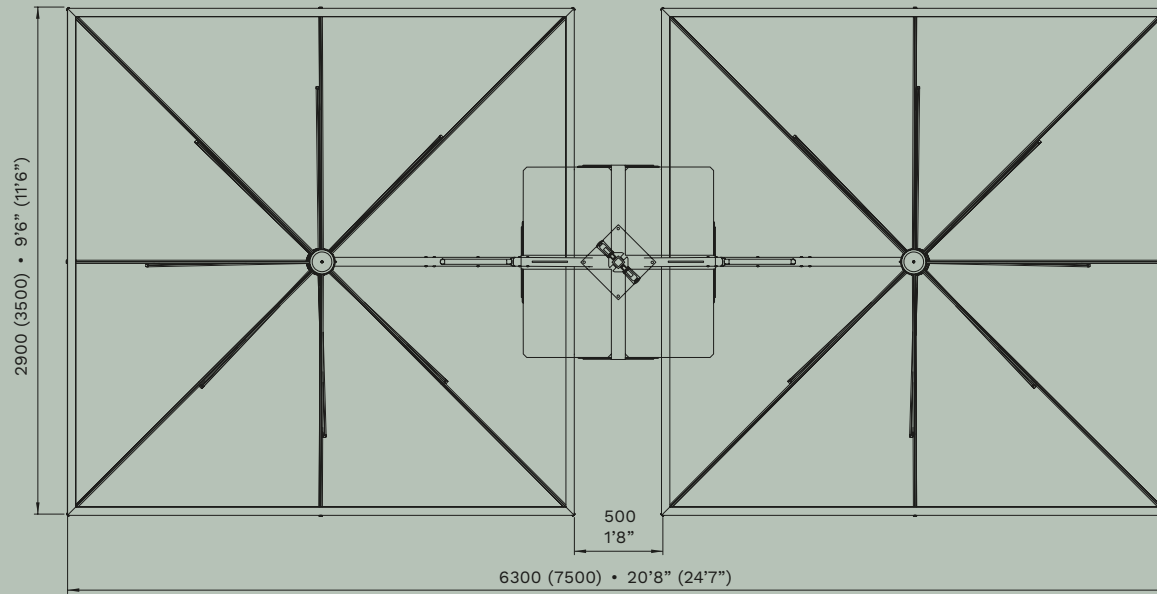

DUAL "T" SPECIFICATIONS

DETAILS

• Wind vent

• Ribs with "easy change" system

INOX

• Stainless steel hardware

• Carbon • Timber
• Starwhite • Titanium

• Carbon • Timber
• Starwhite • Titanium

• Retracting system

• Gas spring opening

10

SIZES & FINISHES

	CARBON C3060 DTC					
3,0x6,0 m 10x20'	STARWHITE C3060 DTW	120 kg 264 Lbs	0,60	110x110 mm 4 ¼x4 ¼"	8	18x30 mm ¾x1 ¼"
	TIMBER C3060 DTL					
	TITANIUM C3060 DTT					
	CARBON C3570 DTC					
3,5x7,0 m 11.5x23'	STARWHITE C3570 DTW	125 kg 276 Lbs	0,60	110x110 mm 4 ¼x4 ¼"	8	18x30 mm ¾x1 ¼"
	TIMBER C3570 DTL					
	TITANIUM C3570 DTT