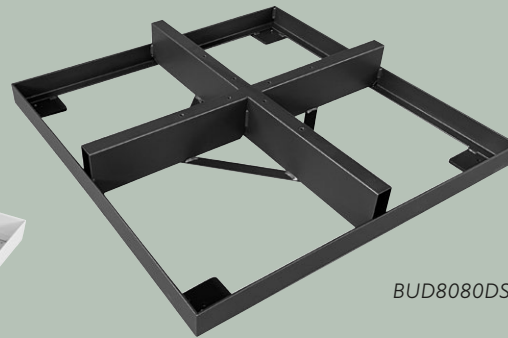

BUD8080DS

BUD8080

- Pre-galvanized steel frame.
- Polyester powder coated finish

REQUIRES 8
16"x16" PAVERS

B8080R

- Optional heavy duty locking casters for BUD8080