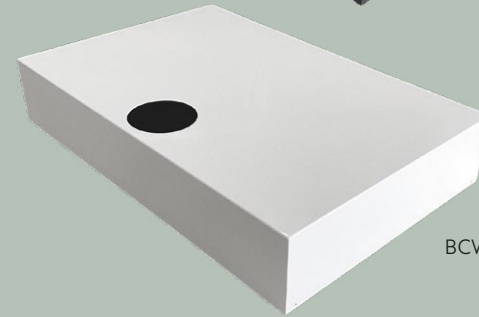

BASES - BALLAST - ANCHORS

B1DS - B1BS

- Pre-galvanized steel frame.
- Polyester powder coated finish
- Optional metal base for side arm parasols

BCCS

BCCS - BCWS

- Pre-galvanized steel frame.
- Polyester powder coated finish
- Compatible with base B1DS-B1BS

BCWS

PL1DS - PL1BS

- Pre-galvanized steel frame.
- Polyester powder coated finish
- Optional cross metal base for side arm parasols

BDCS - BDWS

- Pre-galvanized steel frame.
- Polyester powder coated finish
- Compatible with base PL1DS-PL1BS