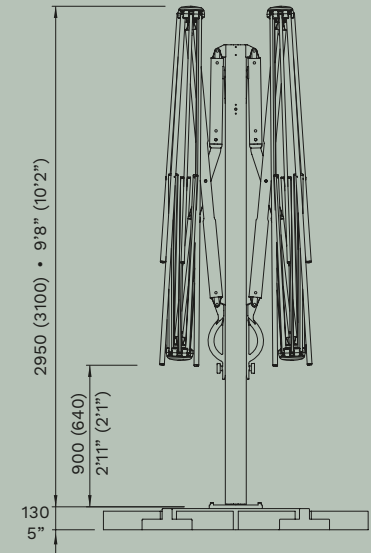

Pole fits in table.

CARBON

STARWHITE

TITANIUM

7'x7'

Size: 6'7" x 6'7", Height: 8', Pole: \varnothing 1 9/16"

Umbrella weight: 7 kg, 15.4 Lbs

Low-profile galvanized base: 80 Lbs

8' ROUND

Size: 7'10" hexagon,, Height: 8', Pole: \varnothing 1 9/16"

Umbrella weight: 8 kg, 17.6 Lbs

Low-profile galvanized base: 80 Lbs

ASTRO

Futuristic look meets classic style.

Perfect for any environment.

SIZES & FINISHES

	CARBON C3060 DTC					
3,0x6,0 m 10x20'	STARWHITE C3060 DTW	120 kg 264 Lbs	0,60	110x110 mm 4 ¼x4 ¼"	8	18x30 mm ¾x1 ¼"
	TIMBER C3060 DTL					
	TITANIUM C3060 DTT					
	CARBON C3570 DTC					
3,5x7,0 m 11.5x23'	STARWHITE C3570 DTW	125 kg 276 Lbs	0,60	110x110 mm 4 ¼x4 ¼"	8	18x30 mm ¾x1 ¼"
	TIMBER C3570 DTL					
	TITANIUM C3570 DTT					