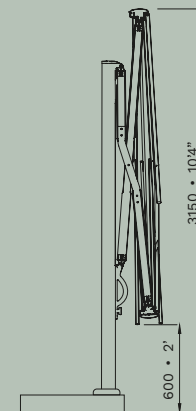

Pole fits in table.

CARBON

STARWHITE

TITANIUM

7'x7'

Size: 6'7" x 6'7", Height: 8', Pole: \varnothing 1 9/16"

Umbrella weight: 7 kg, 15.4 Lbs

Low-profile galvanized base: 80 Lbs

8' ROUND

Size: 7'10" hexagon,, Height: 8', Pole: \varnothing 1 9/16"

Umbrella weight: 8 kg, 17.6 Lbs

Low-profile galvanized base: 80 Lbs

ASTRO

Futuristic look meets classic style.

Perfect for any environment.

• Retracting system

• Gas spring opening

6

SIZES & FINISHES

3,0x3,0 m 10x10'	CARBON C3030 ASC	55 kg 121 Lbs	0,45	110x76 mm 4 1/4x3"	8	18x30 mm 3/4x1 1/4"
	STARWHITE C3030 ASW					
	TIMBER C3030 ASL					
	TITANIUM C3030 AST					
3,5x3,5 m 11.5x11.5'	CARBON C3535 ASC	60 kg 132 Lbs	0,45	110x76 mm 4 1/4x3"	8	18x30 mm 3/4x1 1/4"
	STARWHITE C3535 ASW					
	TIMBER C3535 ASL					
	TITANIUM C3535 AST					
3,0x4,0 m 10x13'	CARBON C3040 ASC	60 kg 132 Lbs	0,45	110x76 mm 4 1/4x3"	8	18x30 mm 3/4x1 1/4"
	STARWHITE C3040 ASW					
	TIMBER C3040 ASL					
	TITANIUM C3040 AST					

BASE OPTIONS p. 28

BALLAST p. 29

ANCHORS p. 29

OPTIONS

3,0x3,0 m 10x10'	CARBON C3030 ASC	B1DS	PL1DS	BUD8080DS	◆	BTAS	CP3030ZS CP6565ZS
	STARWHITE C3030 ASW	B1BS	PL1BS	BUD8080BS			
	TIMBER C3030 ASL	B1DS	PL1DS	BUD8080DS			
	TITANIUM C3030 AST	B1DS	PL1DS	BUD8080DS			
3,5x3,5 m 11.5x11.5'	CARBON C3535 ASC	B1DS	PL1DS	BUD8080DS	◆	BTAS	CP3030ZS CP6565ZS
	STARWHITE C3535 ASW	B1BS	PL1BS	BUD8080BS			
	TIMBER C3535 ASL	B1DS	PL1DS	BUD8080DS			
	TITANIUM C3535 AST	B1DS	PL1DS	BUD8080DS			
3,0x4,0 m 10x13'	CARBON C3040 ASC	B1DS	PL1DS	BUD8080DS	◆	BTAS	CP3030ZS CP6565ZS
	STARWHITE C3040 ASW	B1BS	PL1BS	BUD8080BS			
	TIMBER C3040 ASL	B1DS	PL1DS	BUD8080DS			
	TITANIUM C3040 AST	B1DS	PL1DS	BUD8080DS			