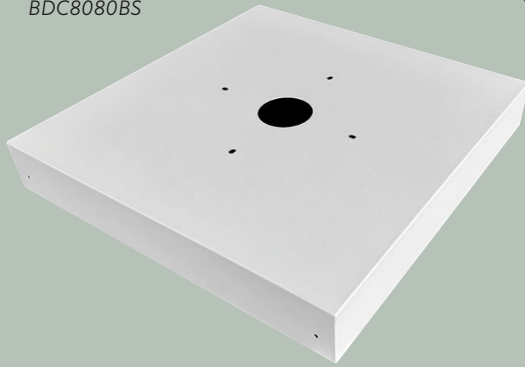

BASES - BALLAST - ANCHORS

BDC8080BS

BDC8080

- Pre-galvanized steel frame.
- Polyester powder coated finish.
- Compatible with base BUD8080

30