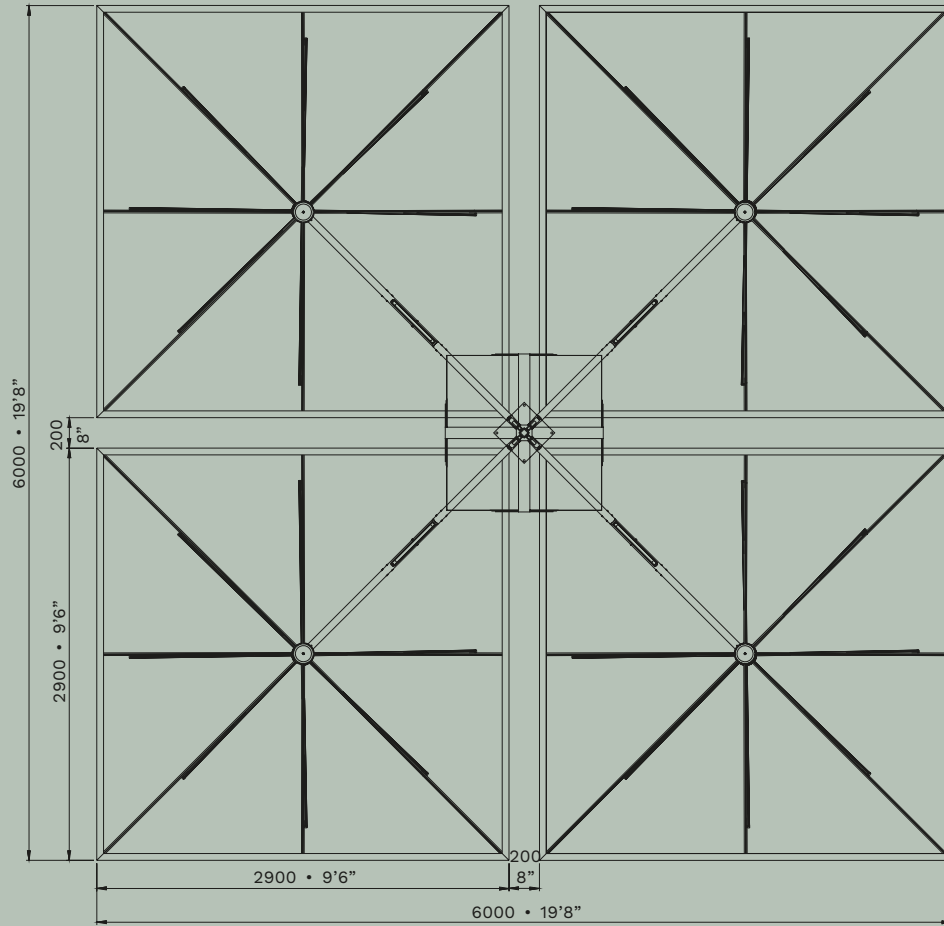

QUATTRO SPECIFICATIONS

DETAILS

• Wind vent

• Ribs with "easy change" system

INOX

• Stainless steel hardware

• Carbon • Timber
• Starwhite • Titanium

• Carbon • Timber
• Starwhite • Titanium

• Retracting system

• Gas spring opening

SIZES & FINISHES

	CARBON C6060 QUC					
	STARWHITE C6060 QUW					
6,0x6,0 m 20x20'		170 kg 374 Lbs	0,80	110x110 mm 4 1/4x4 1/4"	8	18x30 mm 3/4x1 1/4"
	TIMBER C6060 QUL					
	TITANIUM C6060 QUT