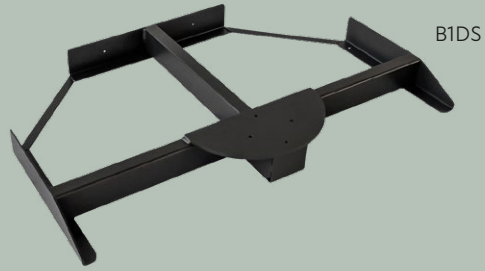

LIDO

DUAL V

QUATTRO

ASTRO

BASES - BALLAST - ANCHORS

B1DS

B1DS - B1BS

- Pre-galvanized steel frame.
- Polyester powder coated finish
- Optional metal base for side arm parasols