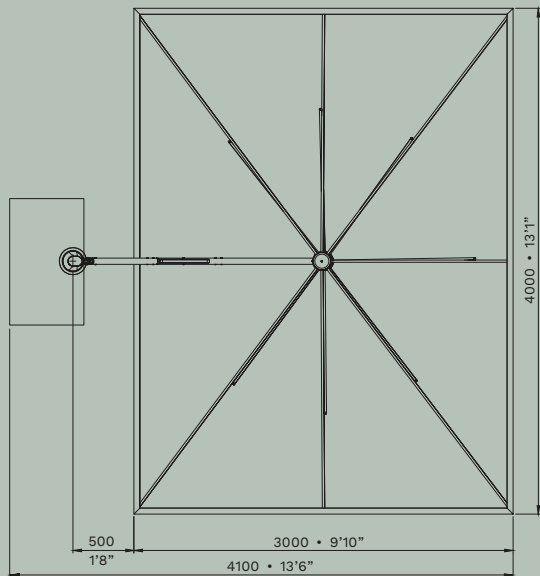

BASE OPTIONS p. 28

BALLAST p. 29

ANCHORS p. 29

OPTIONS

3,0x3,0 m 10x10'	CARBON C3030 ASC	B1DS	PL1DS	BUD8080DS	◆	BTAS	CP3030ZS CP6565ZS
	STARWHITE C3030 ASW	B1BS	PL1BS	BUD8080BS			
	TIMBER C3030 ASL	B1DS	PL1DS	BUD8080DS			
	TITANIUM C3030 AST	B1DS	PL1DS	BUD8080DS			
3,5x3,5 m 11.5x11.5'	CARBON C3535 ASC	B1DS	PL1DS	BUD8080DS	◆	BTAS	CP3030ZS CP6565ZS
	STARWHITE C3535 ASW	B1BS	PL1BS	BUD8080BS			
	TIMBER C3535 ASL	B1DS	PL1DS	BUD8080DS			
	TITANIUM C3535 AST	B1DS	PL1DS	BUD8080DS			
3,0x4,0 m 10x13'	CARBON C3040 ASC	B1DS	PL1DS	BUD8080DS	◆	BTAS	CP3030ZS CP6565ZS
	STARWHITE C3040 ASW	B1BS	PL1BS	BUD8080BS			
	TIMBER C3040 ASL	B1DS	PL1DS	BUD8080DS			
	TITANIUM C3040 AST	B1DS	PL1DS	BUD8080DS			

Base not included in the price