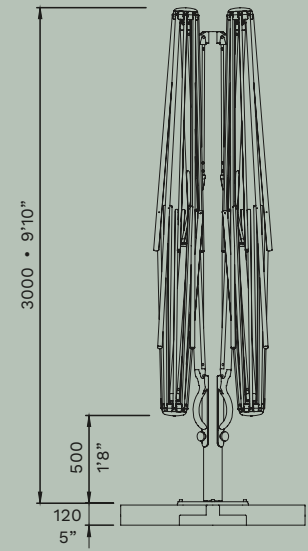

Pole fits in table.

CARBON

STARWHITE

TITANIUM

7'x7'

Size: 6'7" x 6'7", Height: 8', Pole: \varnothing 1 9/16"

Umbrella weight: 7 kg, 15.4 Lbs

Low-profile galvanized base: 80 Lbs

8' ROUND

Size: 7'10" hexagon,, Height: 8', Pole: \varnothing 1 9/16"

Umbrella weight: 8 kg, 17.6 Lbs

Low-profile galvanized base: 80 Lbs

ASTRO

Futuristic look meets classic style.

Perfect for any environment.

SIZES & FINISHES

	CARBON C3060 DVC					
	STARWHITE C3060 DVW	120 kg	0,60	110x110 mm	8	18x30 mm
3,0x6,0 m 10x20'	TIMBER C3060 DVL	264 Lbs		4 1/4x4 1/4"		3/4x1 1/4"
	TITANIUM C3060 DVT					

BASE OPTIONS p. 28