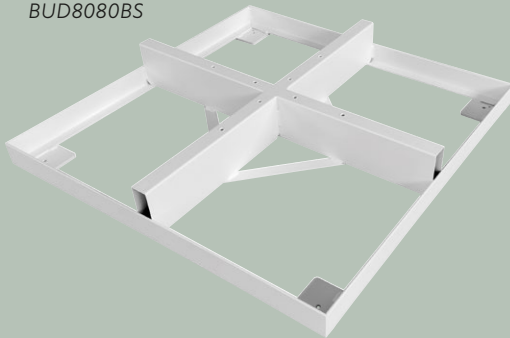

BUD8080BS

BUD8080

- Pre-galvanized steel frame.
- Polyester powder coated finish

REQUIRES 8
16"x16" PAVERS

B8080R

- Optional heavy duty locking casters for BUD8080