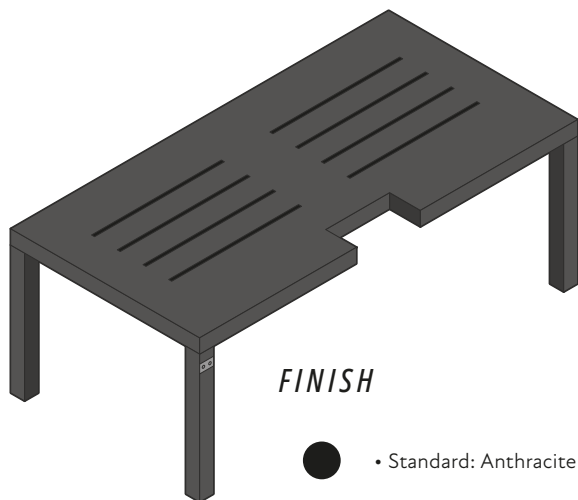

Umbrella Weight: 40 lbs

Low-profile Galvanized Base: 80 lbs

10' ROUND

Size: 9'10" Octagon, Height: 8', Pole Ø 1 9/16"

Umbrella Weight: 16 kg, 35.2 lbs

Low Profile Galvanized Base: 80 lbs

**BTT45
BTT55
BTT65**

BF6565Z

**BF6565Z
+ WHEELS**

UMBRELLA BENCH **NEW**

Pre-galvanized steel frame.
Polyester powder coated finish.

Size: 47 ¼ x 23 ½ x H17 ¾ inch
120 x 60 x H45 cm
Weight: 35 Lbs - 15.9 kg

FINISH

• Standard: Anthracite