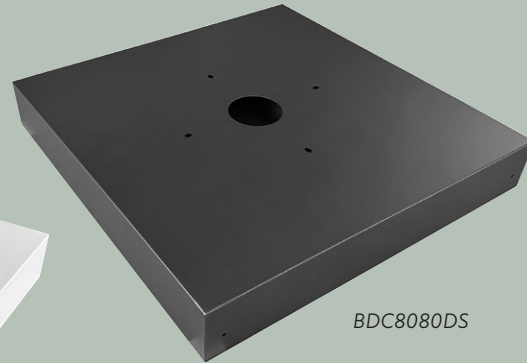

BASES - BALLAST - ANCHORS

BDC8080DS

BDC8080

- Pre-galvanized steel frame.
- Polyester powder coated finish.
- Compatible with base BUD8080

30