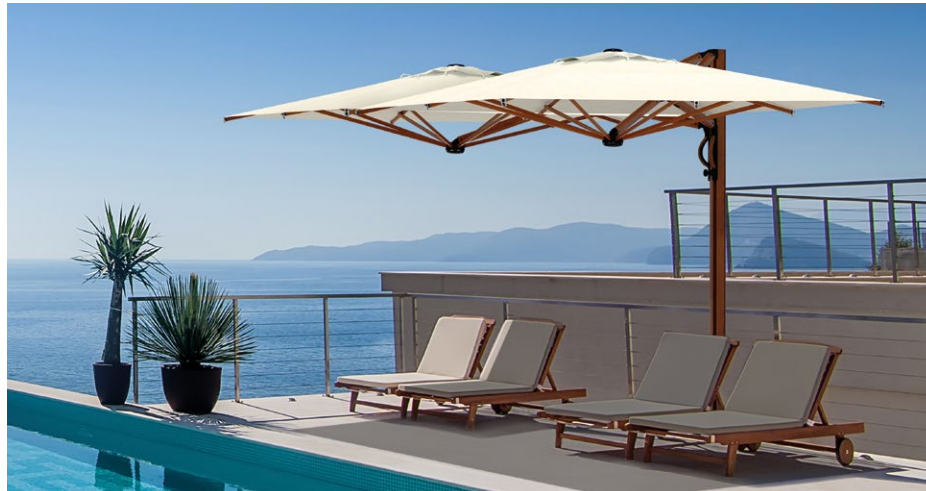

DUAL "V"

An offset version of the DUAL-T.

Perfect for any environment.

Heavy duty aluminum frame with 2 umbrellas anchored to a single post.

Retractable hydraulic system opens and closes umbrellas with ease while clearing furniture.

Custom fabric options available, also Sunbrella.