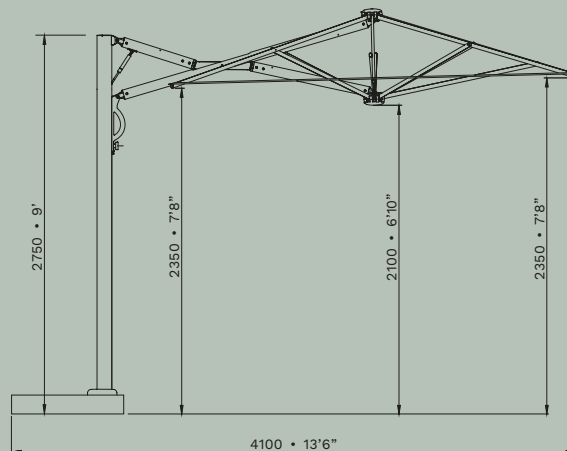

BASE OPTIONS p. 28

BALLAST p. 29

ANCHORS p. 29

OPTIONS

3,0x3,0 m 10x10'	CARBON C3030 ASC	B1DS	PL1DS	BUD8080DS	◆	BTAS	CP3030ZS CP6565ZS
	STARWHITE C3030 ASW	B1BS	PL1BS	BUD8080BS			
	TIMBER C3030 ASL	B1DS	PL1DS	BUD8080DS			
	TITANIUM C3030 AST	B1DS	PL1DS	BUD8080DS			
3,5x3,5 m 11.5x11.5'	CARBON C3535 ASC	B1DS	PL1DS	BUD8080DS	◆	BTAS	CP3030ZS CP6565ZS
	STARWHITE C3535 ASW	B1BS	PL1BS	BUD8080BS			
	TIMBER C3535 ASL	B1DS	PL1DS	BUD8080DS			
	TITANIUM C3535 AST	B1DS	PL1DS	BUD8080DS			
3,0x4,0 m 10x13'	CARBON C3040 ASC	B1DS	PL1DS	BUD8080DS	◆	BTAS	CP3030ZS CP6565ZS
	STARWHITE C3040 ASW	B1BS	PL1BS	BUD8080BS			
	TIMBER C3040 ASL	B1DS	PL1DS	BUD8080DS			
	TITANIUM C3040 AST	B1DS	PL1DS	BUD8080DS			

Base not included in the price