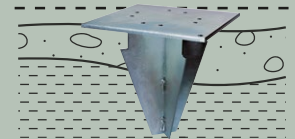

BASES - BALLAST - ANCHORS

- Stone Block with handles

- Galvanized steel Surface Anchor for Astro umbrellas

- Stainless steel Ground Anchor for Astro umbrellas

- Concrete Planter with handles

- Galvanized steel Surface Anchor for large umbrellas

- Galvanized steel Ground Anchor for large umbrellas