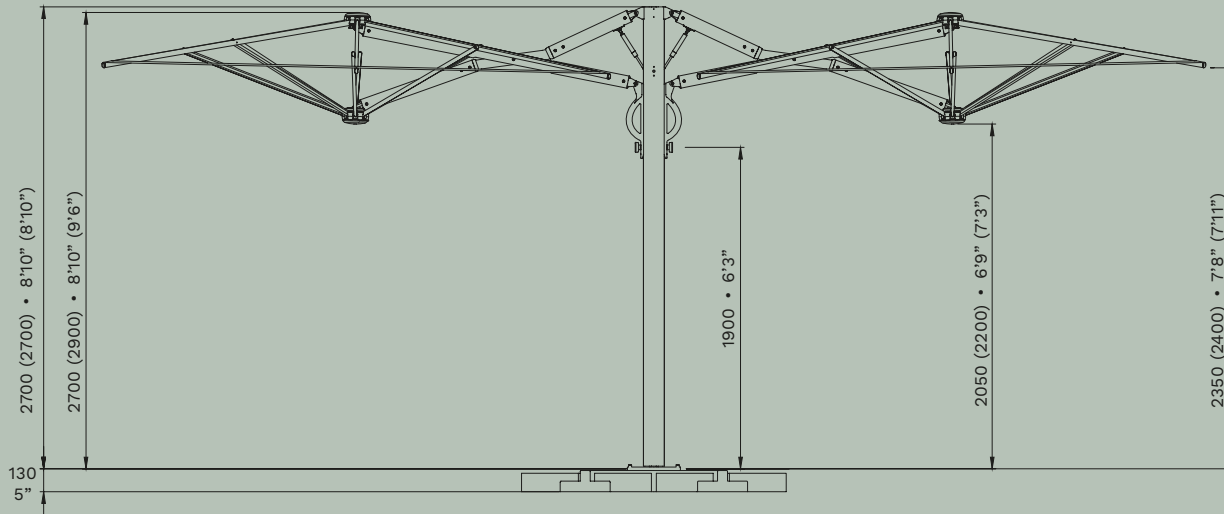

BASE OPTIONS p. 28

BALLAST p. 29

ANCHORS p. 29

OPTIONS

3,0x6,0 m 10x20'	CARBON C3060 DVC	◆	PL1DS	BUD8080DS	◆	BTBS	CP6565ZS
	STARWHITE C3060 DVW		PL1BS	BUD8080BS			
	TIMBER C3060 DVL		PL1DS	BUD8080DS			
	TITANIUM C3060 DTT		PL1DS	BUD8080DS			
3,5x7,0 m 11.5x23'	CARBON C3570 DTC	◆	PL1DS	BUD8080DS	◆	BTBS	CP6565ZS
	STARWHITE C3570 DTW		PL1BS	BUD8080BS			
	TIMBER C3570 DTL		PL1DS	BUD8080DS			
	TITANIUM C3570 DTT		PL1DS	BUD8080DS			

Base not included in the price