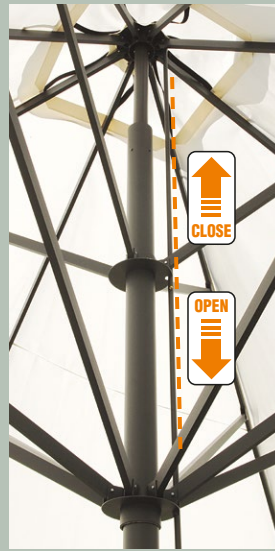

CARBON

STARWHITE

The telescopic system allows the Capri to close over the furniture