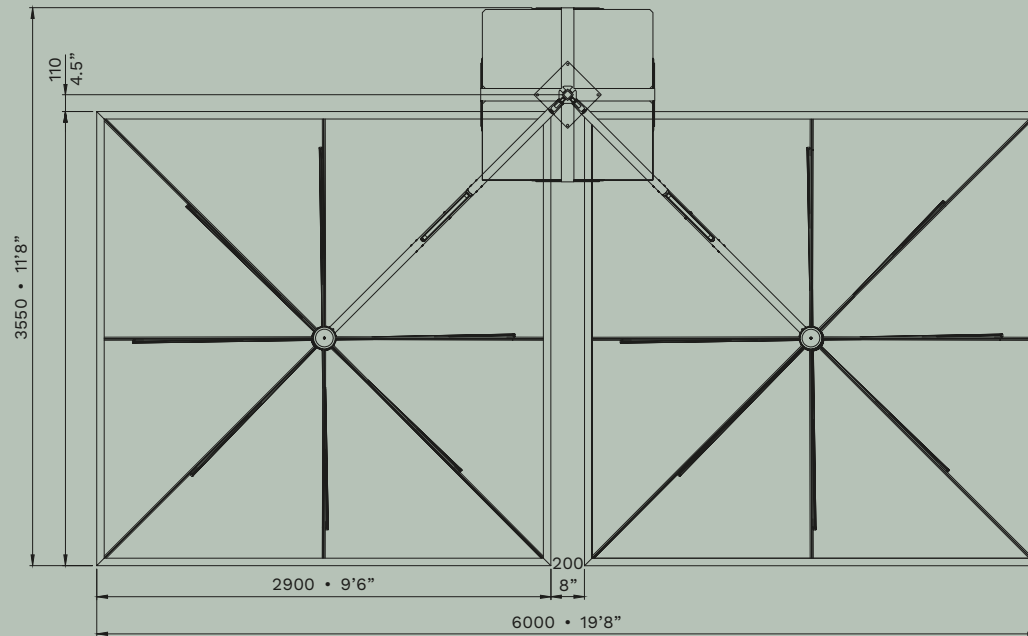

DUAL "V" SPECIFICATIONS

DETAILS

• Wind vent

• Ribs with "easy change" system

INOX

• Stainless steel hardware

• Carbon • Timber
• Starwhite • Titanium

• Carbon • Timber
• Starwhite • Titanium

• Retracting system

• Gas spring opening

14

SIZES & FINISHES

	CARBON C3060 DVC					
	STARWHITE C3060 DVW	120 kg	0,60	110x110 mm	8	18x30 mm
3,0x6,0 m 10x20'	TIMBER C3060 DVL	264 Lbs		4 1/4x4 1/4"		3/4x1 1/4"
	TITANIUM C3060 DVT