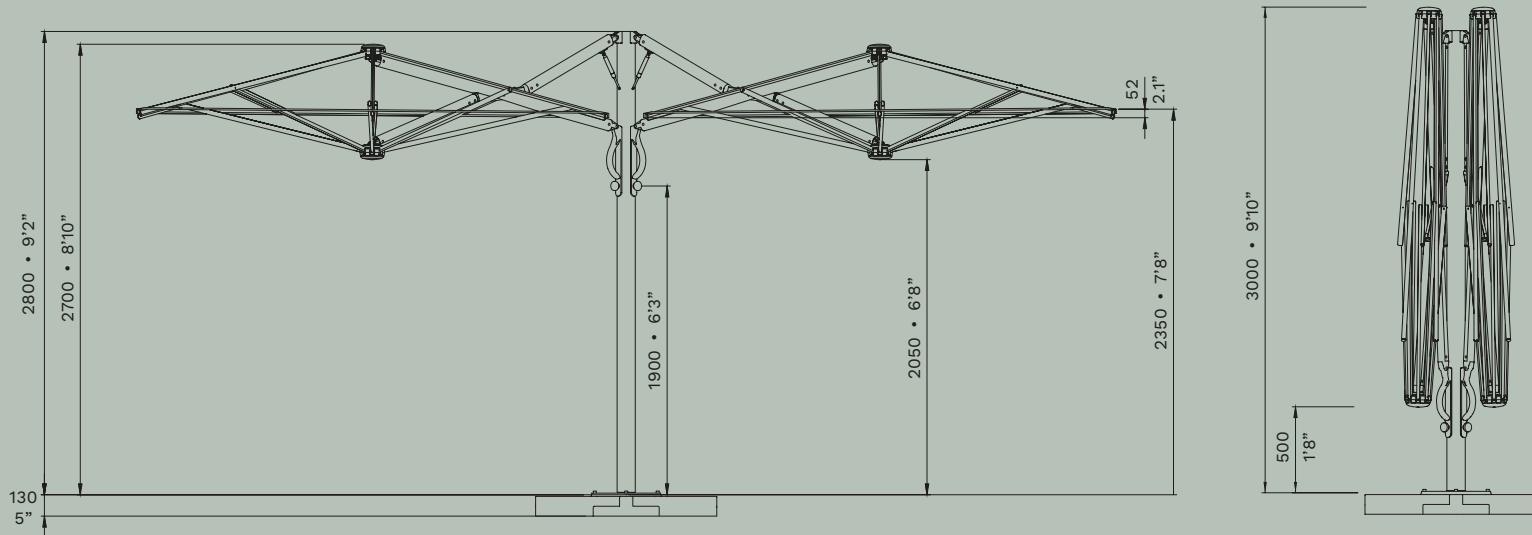

OPTIONS

BASE OPTIONS p. 28

BALLAST p. 29

ANCHORS p. 29

6,0x6,0 m 20x20'	CARBON C6060 QUC	PL1DS	BUD8080DS	◆	BTBS	CP6565ZS
	STARWHITE C6060 QUW	PL1BS	BUD8080BS			
	TIMBER C6060 QUL	PL1DS	BUD8080DS			
	TITANIUM C6060 QUT	PL1DS	BUD8080DS			

Base not included in the price