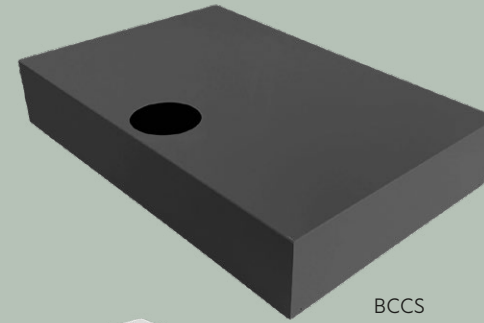

LIDO

DUAL V

QUATTRO

ASTRO

BASES - BALLAST - ANCHORS

B1DS

B1DS - B1BS

- Pre-galvanized steel frame.
- Polyester powder coated finish
- Optional metal base for side arm parasols