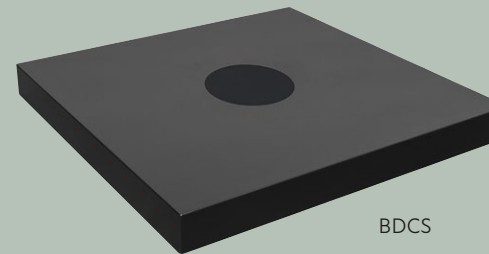

BCCS

BCCS - BCWS

- Pre-galvanized steel frame.
- Polyester powder coated finish
- Compatible with base B1DS-B1BS

B1BS

BCWS

PL1DS

PL1DS - PL1BS

- Pre-galvanized steel frame.
- Polyester powder coated finish
- Optional cross metal base for side arm parasols