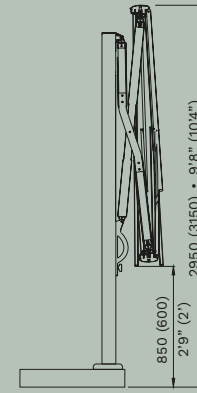

ASTRO SPECIFICATIONS

TIMBER