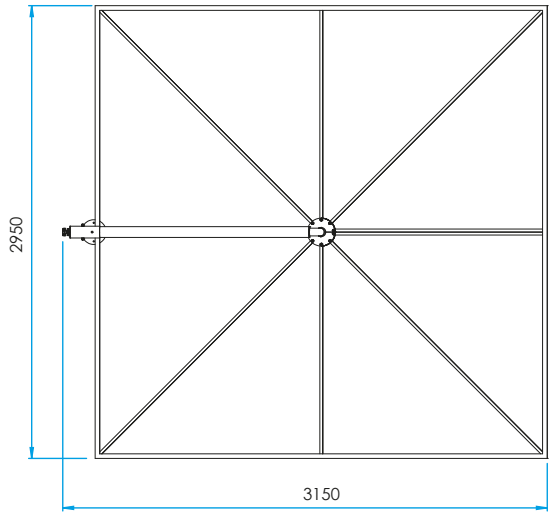

Altezza del palo verticale regolabile, rotazione 360° ed inclinazione su entrambi i lati fino a 70°.

EN

Cantilever parasol made of StarWhite powder coated aluminum and steel.

Flat, innovative and contemporary design with round pole diam. 75mm.

Altezza del palo verticale regolabile, rotazione 360° ed inclinazione su entrambi i lati fino a 70°.

EN

Cantilever parasol made of Anthracite grey powder coated aluminum and steel.

Flat, innovative and contemporary design with round pole diam. 75mm.

Fan opening and closing with Velcro and magnet fastening for a quick and easy use.

Adjustable vertical pole height, 360° rotation and up to 70° tilt on both sides.

OPENED

CLOSED