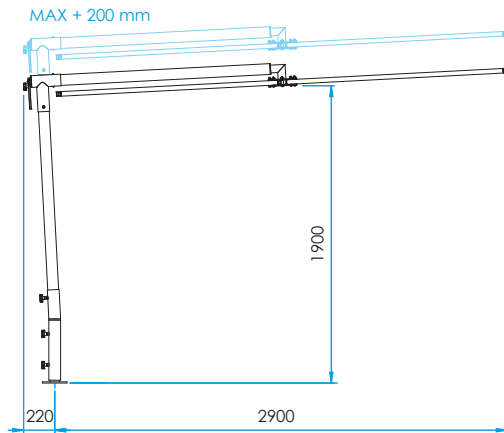

Altezza del palo verticale regolabile, rotazione 360° ed inclinazione su entrambi i lati fino a 70°.

EN

Cantilever parasol made of StarWhite powder coated aluminum and steel.

Flat, innovative and contemporary design with round pole diam. 75mm.

Altezza del palo verticale regolabile, rotazione 360° ed inclinazione su entrambi i lati fino a 70°.

EN

Cantilever parasol made of Anthracite grey powder coated aluminum and steel.

Flat, innovative and contemporary design with round pole diam. 75mm.

Fan opening and closing with Velcro and magnet fastening for a quick and easy use.

Adjustable vertical pole height, 360° rotation and up to 70° tilt on both sides.

OPENED

CLOSED