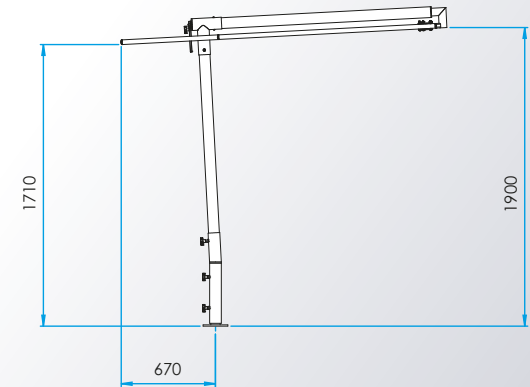

Altezza del palo verticale regolabile, rotazione 360° ed inclinazione su entrambi i lati fino a 70°.

EN

Cantilever parasol made of Anthracite grey powder coated aluminum and steel.

Flat, innovative and contemporary design with round pole diam. 75mm.

Fan opening and closing with Velcro and magnet fastening for a quick and easy use.

Adjustable vertical pole height, 360° rotation and up to 70° tilt on both sides.

OPENED

CLOSED